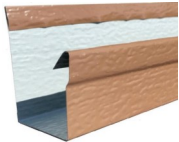

TRIM FOR ROCK AND BRICK SKIRTING

We offer several options for customizing your own unique rock and brick enclosure!
No one way is correct- make it just the way you want it!

Steel Top Trim / Cap

*Overall height 1.5" tall- 10' Length- Designed for thick rock panels.

- 48021- Dark Brown
- 48031- Medium Brown
- 48041- Cream
- 48051- Dark Grey
- 48061- Taupe
- 48071- White
- 48081- Black
- 48091- Tan
- 48101- Sage Neutral

Vinyl Top Back Trim

11' length. Use with matching top front trim for rock or brick panels or with dentil trim for brick panels (See page 75).

- 70325- Clay
- 70345- Light Grey
- 70355- White
- 70375- Tan
- 70401- Sand
- 70421- Chocolate
- 70441- Charcoal Grey

Steel Ground Channel

*Dimensions- Front wall 1.5" tall, Back wall 2.25" tall, Floor 1 3/8" wide- Specifically designed for thick rock and brick panels. For ground spikes see page 81.

- ◀ 49250- Brown- 10' Length
- 49250-5- Brown- 5' Length
- Matches Sedona Brown rock panels, and Brown brick panels.

- ◀ 49260- Dark Grey- 10' Length
- 49260-5- Dark Grey- 5' Length
- Matches Slate Grey rock panels.