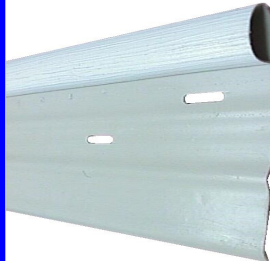

TRIM FOR ROCK AND BRICK SKIRTING

We offer several options for customizing your own unique rock and brick enclosure!
No one way is correct- make it just the way you want it!

Steel Top Trim / Cap

*Overall height 1.5" tall- 10' Length- Designed for thick rock panels.

- 48021- Dark Brown
- 48031- Medium Brown
- 48041- Cream
- 48051- Dark Grey
- 48061- Taupe
- 48071- White
- 48081- Black
- 48091- Tan
- 48101- Sage Neutral

Vinyl Top Back Trim

11' length. Use with matching top front trim for rock or brick panels or with dentil trim for brick panels (See page 75).

- 70325- Clay
- 70345- Light Grey
- 70355- White
- 70375- Tan
- 70401- Sand
- 70421- Chocolate
- 70441- Charcoal Grey

Steel Ground Channel

*Dimensions- Front wall 1.5" tall, Back wall 2.25" tall, Floor 1 3/8" wide- Specifically designed for thick rock and brick panels. For ground spikes see page 81.

- ◀ 49250- Brown- 10' Length
- 49250-5- Brown- 5' Length
- Matches Sedona Brown rock panels, and Brown brick panels.

- ◀ 49260- Dark Grey- 10' Length
- 49260-5- Dark Grey- 5' Length
- Matches Slate Grey rock panels.