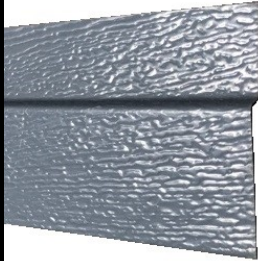

TRIM FOR ROCK AND BRICK SKIRTING

We offer several options for customizing your own unique rock and brick enclosure!
No one way is correct- make it just the way you want it!

Steel Top Trim / Cap

*Overall height 1.5" tall- 10' Length- Designed for thick rock panels.

- 48021- Dark Brown
- 48031- Medium Brown
- 48041- Cream
- 48051- Dark Grey
- 48061- Taupe
- 48071- White
- 48081- Black
- 48091- Tan
- 48101- Sage Neutral

Vinyl Top Back Trim

11' length. Use with matching top front trim for rock or brick panels or with dentil trim for brick panels (See page 75).

- 70325- Clay
- 70345- Light Grey
- 70355- White
- 70375- Tan
- 70401- Sand
- 70421- Chocolate
- 70441- Charcoal Grey

Steel Ground Channel

*Dimensions- Front wall 1.5" tall, Back wall 2.25" tall, Floor 1 3/8" wide- Specifically designed for thick rock and brick panels. For ground spikes see page 81.

- ◀ 49250- Brown- 10' Length
- 49250-5- Brown- 5' Length
- Matches Sedona Brown rock panels, and Brown brick panels.

- ◀ 49260- Dark Grey- 10' Length
- 49260-5- Dark Grey- 5' Length
- Matches Slate Grey rock panels.