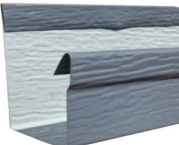

TRIM FOR ROCK AND BRICK SKIRTING

We offer several options for customizing your own unique rock and brick enclosure!
No one way is correct- make it just the way you want it!

Steel Top Trim / Cap

*Overall height 1.5" tall- 10' Length- Designed for thick rock panels.

- 48021- Dark Brown
- 48031- Medium Brown
- 48041- Cream
- 48051- Dark Grey
- 48061- Taupe
- 48071- White
- 48081- Black
- 48091- Tan
- 48101- Sage Neutral

Vinyl Top Back Trim

11' length. Use with matching top front trim for rock or brick panels or with dentil trim for brick panels (See page 75).

- 70325- Clay
- 70345- Light Grey
- 70355- White
- 70375- Tan
- 70401- Sand
- 70421- Chocolate
- 70441- Charcoal Grey

Steel Ground Channel

*Dimensions- Front wall 1.5" tall, Back wall 2.25" tall, Floor 1 3/8" wide- Specifically designed for thick rock and brick panels. For ground spikes see page 81.

- ◀ 49250- Brown- 10' Length
- 49250-5- Brown- 5' Length
- Matches Sedona Brown rock panels, and Brown brick panels.

- ◀ 49260- Dark Grey- 10' Length
- 49260-5- Dark Grey- 5' Length
- Matches Slate Grey rock panels.