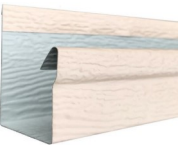

TRIM FOR ROCK AND BRICK SKIRTING

We offer several options for customizing your own unique rock and brick enclosure!
No one way is correct- make it just the way you want it!

Steel Top Trim / Cap

*Overall height 1.5" tall- 10' Length- Designed for thick rock panels.

- 48021- Dark Brown
- 48031- Medium Brown
- 48041- Cream
- 48051- Dark Grey
- 48061- Taupe
- 48071- White
- 48081- Black
- 48091- Tan
- 48101- Sage Neutral

Vinyl Top Back Trim

11' length. Use with matching top front trim for rock or brick panels or with dentil trim for brick panels (See page 75).

- 70325- Clay
- 70345- Light Grey
- 70355- White
- 70375- Tan
- 70401- Sand
- 70421- Chocolate
- 70441- Charcoal Grey

Steel Ground Channel

*Dimensions- Front wall 1.5" tall, Back wall 2.25" tall, Floor 1 3/8" wide- Specifically designed for thick rock and brick panels. For ground spikes see page 81.

- ◀ 49250- Brown- 10' Length
- 49250-5- Brown- 5' Length
- Matches Sedona Brown rock panels, and Brown brick panels.

- ◀ 49260- Dark Grey- 10' Length
- 49260-5- Dark Grey- 5' Length
- Matches Slate Grey rock panels.