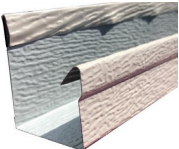

- ◀ 49270- Taupe- 10' Length
- 49270-5- Taupe- 5' Length
- Matches Tuscan Tan rock panels and the mortar of the brick panels