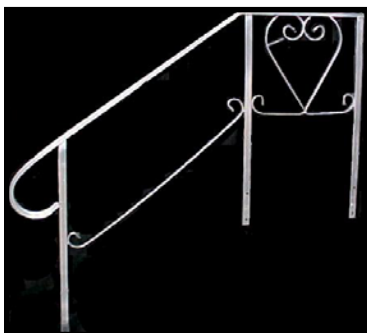

FIBERGLASS STEP RAILINGS

Standard Handrails and Back Rails are welded aluminum and are custom-made to be bolted to our fiberglass steps. Mounting hardware included. These are items are not regularly stocked.

◀ Deluxe Handrails and Back Rails are shown here with steps. Hardware included with each rail.

Choose the Deluxe Handrail and Back Rail option when additional safety is required.

Deluxe Rails meet or exceed most OSHA and BOCA standards.

For 36" Wide Steps

Height	Standard Rail	Deluxe Rail
24"	02224	02228
28"/ 32"	02225	02229
35"	02226	02223-7
40"	02226	02223

Back Rail Not Available For This Model

For 38" Wide Steps

24"	02219	02220
28"/ 32"	02212	02214
38" Back Rail	02213	02215