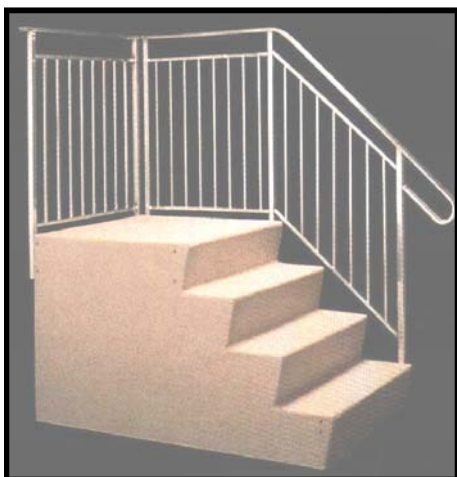

FIBERGLASS STEP RAILINGS

Standard Handrails and Back Rails are welded aluminum and are custom-made to be bolted to our fiberglass steps. Mounting hardware included. These are items are not regularly stocked.

◀ Deluxe Handrails and Back Rails are shown here with steps. Hardware included with each rail.

Choose the Deluxe Handrail and Back Rail option when additional safety is required.

Deluxe Rails meet or exceed most OSHA and BOCA standards.

For 36" Wide Steps

Height	Standard Rail	Deluxe Rail
24"	02224	02228
28"/ 32"	02225	02229
35"	02226	02223-7
40"	02226	02223

Back Rail Not Available For This Model

For 38" Wide Steps

24"	02219	02220
28"/ 32"	02212	02214
38" Back Rail	02213	02215