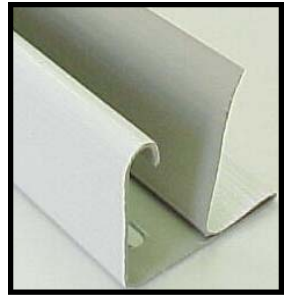

### Top Front Rail

- 11' length ▶
- 70326- Clay
  - 70346- Light Grey
  - 70356- White
  - 70376- Tan
  - 70402- Sand
  - 70422- Chocolate
  - 70442- Charcoal Grey

▲ Weed-Eater Guard ▶  
 (It's actually a Top Front Rail Upside-Down.) Snaps in ground channel, provides extra 4" of protection from weed trimmers- 11' length.

### Top Back Rail

- ◀ 11' length
- 70325- Clay
  - 70345- Light Grey
  - 70355- White
  - 70375- Tan
  - 70401- Sand
  - 70421- Chocolate
  - 70441- Charcoal Grey