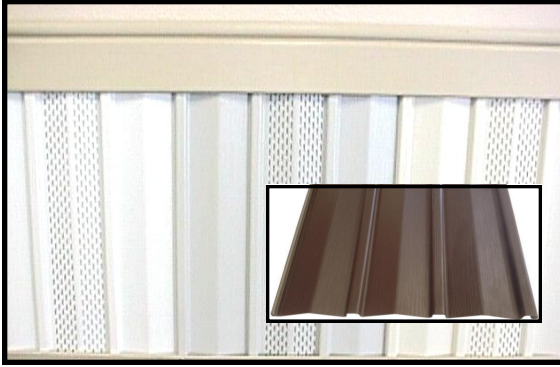

LIFETIME VINYL SKIRTING

Lifetime Panels

*Carton Quantity: 12 pieces.
Panels are 140" Tall x 16" Wide.
Panels can be sold singularly or by
the carton!

▲ Vented Panels

70304- Sand 70306- Tan
70350- Light Grey 70330- White
70320- Clay 70415- Chocolate
70435- Charcoal Grey

▲ Solid Panels

70303- Sand 70307- Tan
70309- Light Grey 70310- White
70319- Clay 70410- Chocolate
70430- Charcoal Grey

▲ Trim Kits

*Includes 15 pieces each of Top Back, Top Front, and Ground Channel. Ground Spikes and screws not included. Enough trim to cover up to 165 lineal feet.

70322- Clay 70360- White
70380- Light Grey 70390- Tan
70400- Sand 70420- Chocolate
70440- Charcoal Grey

Exterior Refurb

Top Front Rail

11' length ►
70326- Clay
70346- Light Grey
70356- White
70376- Tan
70402- Sand
70422- Chocolate
70442- Charcoal Grey