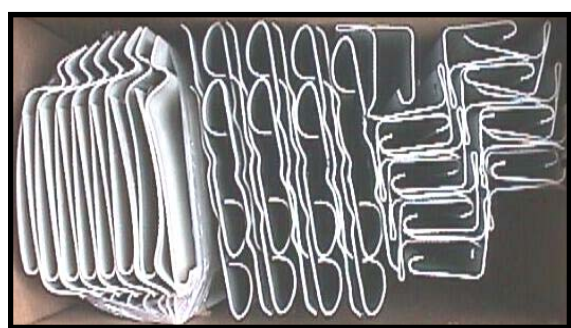

▲ Trim Kits

*Includes 15 pieces each of Top Back, Top Front, and Ground Channel. Ground Spikes and screws not included. Enough trim to cover up to 165 lineal feet.

- 70322- Clay 70360- White
- 70380- Light Grey 70390- Tan
- 70400- Sand 70420- Chocolate
- 70440- Charcoal Grey

Exterior Refurb

Top Front Rail

1. 11' length ▶
- 70326- Clay
  - 70346- Light Grey
  - 70356- White
  - 70376- Tan
  - 70402- Sand
  - 70422- Chocolate
  - 70442- Charcoal Grey