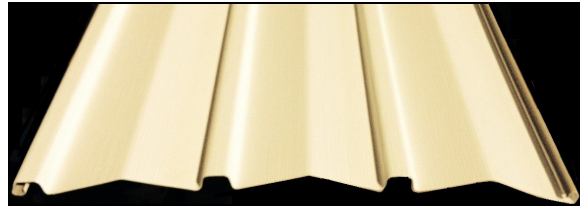

# LIFETIME VINYL SKIRTING

## Lifetime Panels

\*Carton Quantity: 12 pieces.  
Panels are 140" Tall x 16" Wide.  
Panels can be sold singularly or by the carton!

### ▲ Vented Panels

- 70304- Sand 70306- Tan
- 70350- Light Grey 70330- White
- 70320- Clay 70415- Chocolate
- 70435- Charcoal Grey