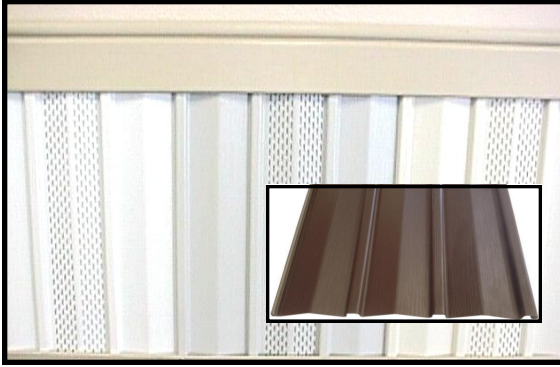

# LIFETIME VINYL SKIRTING

## Lifetime Panels

\*Carton Quantity: 12 pieces.  
Panels are 140" Tall x 16" Wide.  
Panels can be sold singularly or by the carton!

### ▲ Vented Panels

- 70304- Sand 70306- Tan
- 70350- Light Grey 70330- White
- 70320- Clay 70415- Chocolate
- 70435- Charcoal Grey