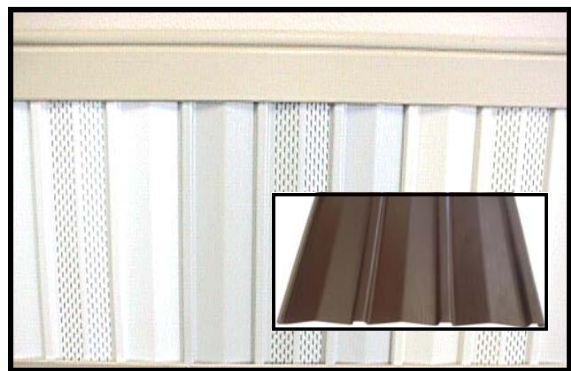

# LIFETIME VINYL SKIRTING

**Lifetime Panels**  
 \*Carton Quantity: 12 pieces.  
 Panels are 140" Tall x 16" Wide.  
 Panels can be sold singularly or by the carton!

### ▲ Vented Panels

- 70304- Sand 70306- Tan
- 70350- Light Grey 70330- White
- 70320- Clay 70415- Chocolate
- 70435- Charcoal Grey