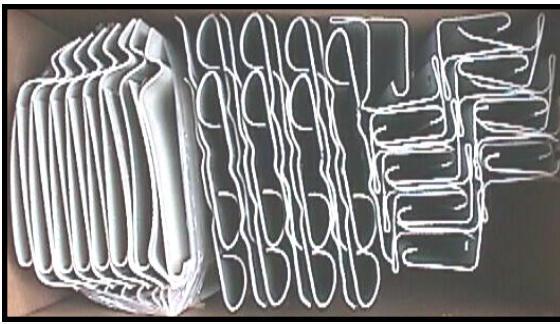

LIFETIME VINYL SKIRTING

Lifetime Panels

*Carton Quantity: 12 pieces.
Panels are 140" Tall x 16" Wide.
Panels can be sold singularly or by
the carton!

▲ Vented Panels

70304- Sand 70306- Tan
70350- Light Grey 70330- White
70320- Clay 70415- Chocolate
70435- Charcoal Grey

▲ Solid Panels

70303- Sand 70307- Tan
70309- Light Grey 70310- White
70319- Clay 70410- Chocolate
70430- Charcoal Grey

▲ Trim Kits

*Includes 15 pieces each of Top Back, Top Front, and Ground Channel. Ground Spikes and screws not included. Enough trim to cover up to 165 lineal feet.

70322- Clay 70360- White
70380- Light Grey 70390- Tan
70400- Sand 70420- Chocolate
70440- Charcoal Grey

Exterior Refurb

Top Front Rail

11' length ►
70326- Clay
70346- Light Grey
70356- White
70376- Tan
70402- Sand
70422- Chocolate
70442- Charcoal Grey

▲ Weed-Eater Guard ►
(It's actually a Top Front Rail Upside-Down.) Snaps in ground channel, provides extra 4" of protection from weed trimmers- 11' length.

Top Back Rail

◀ 11' length
70325- Clay
70345- Light Grey
70355- White
70375- Tan
70401- Sand
70421- Chocolate
70441- Charcoal Grey