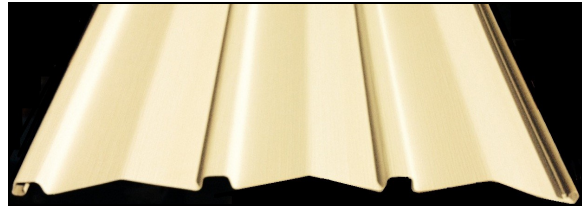

LIFETIME VINYL SKIRTING

Lifetime Panels

*Carton Quantity: 12 pieces.
Panels are 140" Tall x 16" Wide.
Panels can be sold singularly or by
the carton!

▲ Vented Panels

70304- Sand 70306- Tan
70350- Light Grey 70330- White
70320- Clay 70415- Chocolate
70435- Charcoal Grey

▲ Solid Panels

70303- Sand 70307- Tan
70309- Light Grey 70310- White
70319- Clay 70410- Chocolate
70430- Charcoal Grey

▲ Trim Kits

*Includes 15 pieces each of Top Back, Top Front, and Ground Channel. Ground Spikes and screws not included. Enough trim to cover up to 165 lineal feet.

70322- Clay 70360- White
70380- Light Grey 70390- Tan
70400- Sand 70420- Chocolate
70440- Charcoal Grey

Exterior Refurb

Top Front Rail

11' length ►
70326- Clay
70346- Light Grey
70356- White
70376- Tan
70402- Sand
70422- Chocolate
70442- Charcoal Grey

▲ Weed-Eater Guard ►
(It's actually a Top Front Rail Upside-Down.) Snaps in ground channel, provides extra 4" of protection from weed trimmers- 11' length.

Top Back Rail

◀ 11' length
70325- Clay
70345- Light Grey
70355- White
70375- Tan
70401- Sand
70421- Chocolate
70441- Charcoal Grey