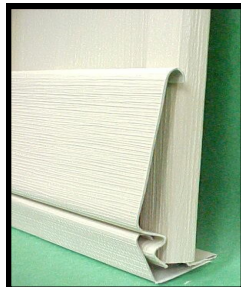

▲ Trim Kits

*Includes 15 pieces each of Top Back, Top Front, and Ground Channel. Ground Spikes and screws not included. Enough trim to cover up to 165 lineal feet.

- 70322- Clay 70360- White
- 70380- Light Grey 70390- Tan
- 70400- Sand 70420- Chocolate
- 70440- Charcoal Grey

▲ Solid Panels

- 70303- Sand 70307- Tan
- 70309- Light Grey 70310- White
- 70319- Clay 70410- Chocolate

Exterior Refurb

Top Back Rail

◀ 11' length

- 70325- Clay
- 70345- Light Grey
- 70355- White
- 70375- Tan
- 70401- Sand
- 70421- Chocolate
- 70441- Charcoal Grey

Top Front Rail

11' length ▶

- 70326- Clay
- 70346- Light Grey
- 70356- White
- 70376- Tan
- 70402- Sand
- 70422- Chocolate
- 70442- Charcoal Grey

▲ Weed-Eater Guard ▶
(It's actually a Top Front Rail Upside-Down.) Snaps in ground channel, provides extra 4" of protection from weed trimmers- 11' length.

Ground Channel

◀ 11' length

- 70327- Clay
- 70347- Light Grey
- 70357- White
- 70377- Tan
- 70403- Sand
- 70423- Chocolate
- 70443- Charcoal Grey

For more skirting items see page 73.
For a usage chart, see page 71.
For screws, see page 76.