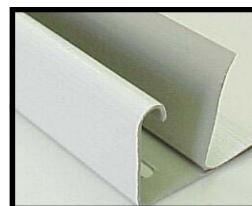

Snaps in ground channel, provides extra 4" of protection from weed trimmers- 11' length.

70346- Grey
70356- White
70376- Tan
70402- Sand
70326- Clay

▲ Ground Channel-11' length

70347-E- Grey
70357-E- White
70377-E- Tan
70403-E- Sand