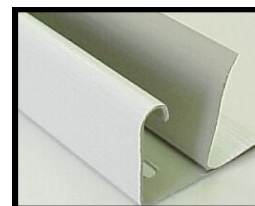

Top Front Rail- 11' Length ▶

70346-E- Grey
70356-E- White
70376-E- Tan
70402-E- Sand

◀ Top Back Rail- 11' Length

70345-E- Grey
70355-E- White
70375-E- Tan
70401-E- Sand

Weed-Eater Guard
(It's actually a Top Front Rail Upside-Down, but it works!) ▼

Snaps in ground channel, provides extra 4" of protection from weed trimmers- 11' length.

70346- Grey
70356- White
70376- Tan
70402- Sand
70326- Clay

▲ Ground Channel-11' length

70347-E- Grey
70357-E- White
70377-E- Tan
70403-E- Sand