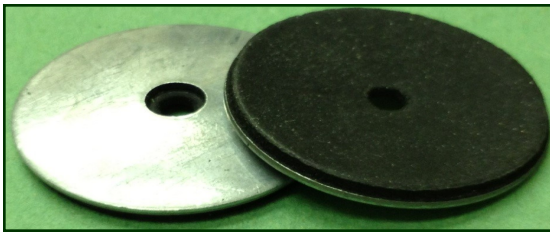

ROOF REPAIR ITEMS

▲ **40005- Premium Roof Coating**
4.75 Gallon Pail- 5 Year Warranty
 *White. 100% Acrylic, Elastomeric, Insulating Ceramic, waterproof coating. Covers approximately 150 square feet per gallon. Use with a paint brush or paint roller.

▲ **40006- Premium Roof Coating**
4.75 Gallon Pail 10 Year Warranty
 *White. 100% Acrylic, Elastomeric, Insulating Ceramic, waterproof coating. Covers approximately 150 square feet per gallon. Use with a paint brush or paint roller.

◀ **41001-Rumble Buttons**
 *For securing and quieting loose metal roofs. 3 per lineal foot recommended. Screws sold separately on page 76.

◀ **85101- "Peel-N-Seal" Roof Patch**
 *18" x 33 1/2' per roll. Two rolls per box. Sold by the box. For quick waterproof repairs. Self-sticking, 40 mil asphalt backing. White finish and other widths of rolls available upon request.