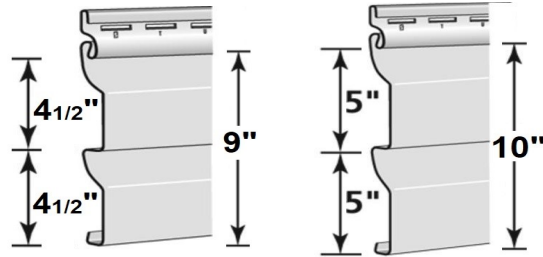

▲ Our Dutch Lap Vinyl Siding comes in 2 different sizes, so it's important to measure! The size is determined by the height of a single lap!

The chart below shows the **part numbers** for our most popular colors. The **part numbers** in shaded boxes are kept in house. All other part numbers and other colors are special order.