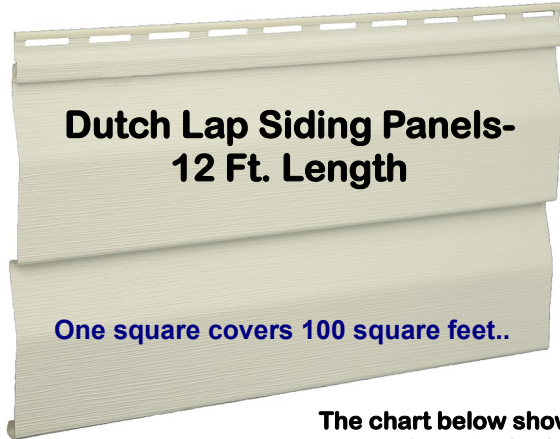

VINYL SIDING PANELS AND SOFFIT

75 year lifetime limited warranty- Virtually maintenance free- Reinforced nail hem built to withstand winds of up to 193 miles per hour- Resists dents, hail damage, scratches and fading- Secure, positive locking system- Resistant to fungus, mildew, and wood-boring insects- authentic wood-grain finish gives the classic look of carefully painted wood without the need to paint.

▲ Our Dutch Lap Vinyl Siding comes in 2 different sizes, so it's important to measure! The size is determined by the height of a single lap!

The chart below shows the **part numbers** for our most popular colors. The **part numbers** in shaded boxes are kept in house. All other part numbers and other colors are special order.