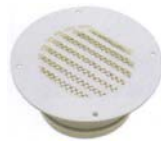

EXTERIOR VENTS

▲ Roof Vent Cap-Galvanized Steel-
*4 3/4" above roof line.
30080- 5" Diameter
30082- 7" Diameter

▲ **38015**- Plumbing
Roof Vent Cap-
White Plastic
*For 1 1/2" ID pipe.

▲ **38016**- Plumbing
Roof Vent Cap-
Galvanized Metal
*For 1 1/4" or 2 1/2" pipe.

▲ Roof Vent Cap
for Sloped Roof-
Galvanized Steel
9 3/8" Down inside roof
30081- 5" Width
30083- 7" Width

▲ **69545**
Sidewall
Exhaust Fan
- White Exterior
*3"- 4" Wall

◀ **69546-W**-
White Grill
Covers for
Sidewall
Exhaust Fans
*Screws not included.
69547- Screws
for Grill Cover
*Sold singularly

▲ **69536**
Exterior
Exhaust Cover
with Damper-
White Plastic
*Fits opening of
3 1/2" x 10 1/2"

▲ **69535**
Exterior
Exhaust Cover-
White Plastic
*Fits opening of
3 1/2" x 10 1/2"

◀ **69538**
Round Passive Wall
Vent- 3" Diameter-
White Plastic

▲ **50075**- Black
Lantern Porch Light

50066 ▶
Replacement
Glass Jelly Jar
Globe
*3 3/4" diameter,
4 5/8" high,
3 1/4" neck.

▲ Clear Glass Globe and Metal Base Complete
Comes with mounting bracket and screws.
50067-B- Black Base
50067-W- White Base (not pictured)