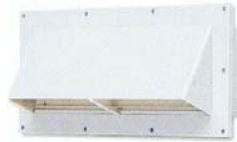

EXTERIOR VENTS

▲ Roof Vent Cap-Galvanized Steel-
*4 3/4" above roof line.
30080- 5" Diameter
30082- 7" Diameter

▲ **38015**- Plumbing
Roof Vent Cap-
White Plastic
*For 1 1/2" ID pipe.

▲ **38016**- Plumbing
Roof Vent Cap-
Galvanized Metal
*For 1 1/4" or 2 1/2" pipe.

▲ Roof Vent Cap
for Sloped Roof-
Galvanized Steel
9 3/8" Down inside roof
30081- 5" Width
30083- 7" Width

▲ **69545**
Sidewall
Exhaust Fan
- White Exterior
*3"- 4" Wall

◀ **69546-W**-
White Grill
Covers for
Sidewall
Exhaust Fans
*Screws not included.
69547- Screws
for Grill Cover
*Sold singularly

▲ **69536**
Exterior
Exhaust Cover
with Damper-
White Plastic
*Fits opening of
3 1/2" x 10 1/2"

▲ **69535**
Exterior
Exhaust Cover-
White Plastic
*Fits opening of
3 1/2" x 10 1/2"

◀ **69538**
Round Passive Wall
Vent- 3" Diameter-
White Plastic