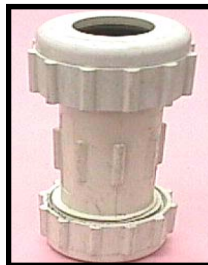

PVC WATER PIPE AND FITTINGS

▲ **34400-40**- 3/4" PVC Water Pipe-
Schedule 40- 20' Length

▲ **34429**- 3/4" Coupling

▲ **34401**- 3/4" Tee

▲ **34406**- 3/4" 90° Elbow

▲ **34417**- 3/4" 45°
Degree Elbow

▲ **34436**- 3/4"
Male Adapter

▲ **34435**- 3/4" Female
Adapter

▲ **PVC Ball Valves**
34480- 3/4" (Slip x Slip)
34481- 3/4" (FPT x FPT)

▲ **PVC Compression
Couplings**
34412- 1/2"
34434- 3/4"

▲ **34475**- Foam Pipe Insulation
*For 3/4" water pipe. Semi-slit to slide
or snap-on for fast installation.
*6' lengths. 1 1/8" ID. 40 per carton.

▼ PVC Backflow Preventers ▼

▲ **37007**- 3/4" Valve
(FPT x FPT)

▲ **37008**- 3/4" Valve
(Slip x Slip)

▲ **33000**- Pipe Hanger Strap-
100' per Roll

Plumbing