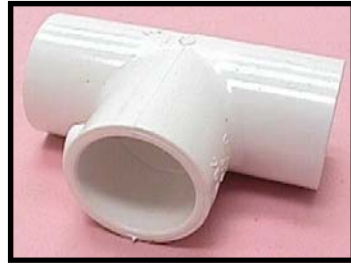

PVC WATER PIPE AND FITTINGS

▲ **34400-40**- 3/4" PVC Water Pipe-
Schedule 40- 20' Length

▲ **34429**- 3/4" Coupling

▲ **34401**- 3/4" Tee

▲ **34406**- 3/4" 90° Elbow

▲ **34417**- 3/4" 45°
Degree Elbow

▲ **34436**- 3/4"
Male Adapter

▲ **34435**- 3/4" Female
Adapter

▲ **PVC Ball Valves**
34480- 3/4" (Slip x Slip)
34481- 3/4" (FPT x FPT)

▲ **PVC Compression
Couplings**
34412- 1/2"
34434- 3/4"

▲ **34475**- Foam Pipe Insulation
*For 3/4" water pipe. Semi-slit to slide
or snap-on for fast installation.
*6' lengths. 1 1/8" ID. 40 per carton.

▼ PVC Backflow Preventers ▼

▲ **37007**- 3/4" Valve
(FPT x FPT)

▲ **37008**- 3/4" Valve
(Slip x Slip)

▲ **33000**- Pipe Hanger Strap-
100' per Roll

Plumbing