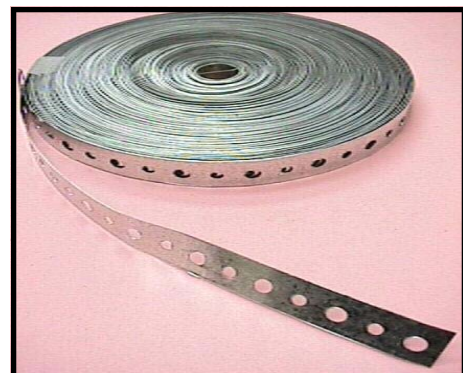

PVC WATER PIPE AND FITTINGS

▲ **34400-40**- 3/4" PVC Water Pipe-
Schedule 40- 20' Length

▲ **34429**- 3/4" Coupling

▲ **34401**- 3/4" Tee

▲ **34406**- 3/4" 90° Elbow

▲ **34417**- 3/4" 45°
Degree Elbow

▲ **34436**- 3/4"
Male Adapter

▲ **34435**- 3/4" Female
Adapter

▲ **PVC Ball Valves**
34480- 3/4" (Slip x Slip)
34481- 3/4" (FPT x FPT)

▲ **PVC Compression
Couplings**
34412- 1/2"
34434- 3/4"

▲ **34475**- Foam Pipe Insulation
*For 3/4" water pipe. Semi-slit to slide
or snap-on for fast installation.
*6' lengths. 1 1/8" ID. 40 per carton.

▼ PVC Backflow Preventers ▼

▲ **37007**- 3/4" Valve
(FPT x FPT)

▲ **37008**- 3/4" Valve
(Slip x Slip)

▲ **33000**- Pipe Hanger Strap-
100' per Roll

Plumbing