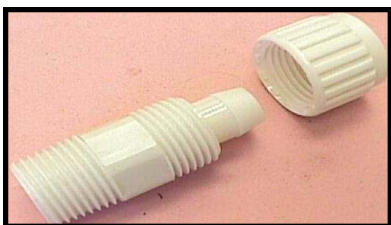

FLAIR-IT PLUMBING FITTINGS

▲ Elbow (Flair-It Connections on both ends)

- 02800- 1/2" x 1/2"
- 02806- 3/4" x 3/4"
- 02815- 3/8" x 3/8"

◀ Male Elbow (with MPT Connection on one end)

- 02803- 1/2" x 1/2" MPT
- 02808- 3/4" x 1/2" MPT
- 02809- 3/4" x 3/4" MPT
- 02810- 1/2" x 3/8" MPT
- 02812- 1/2" x 3/4" MPT

▲ Female Street Elbow (with FPT connection on one end)

- 02802- 1/2" x 1/2" FPT
- 02813- 3/4" x 3/4" FPT

▲ Swivel Elbow (Tub and Faucet Connection to Flair-It)

- 02816- 1/2" x 1/2" FPT Swivel
- 02807- 3/4" x 3/4" FPT Swivel
- 02817- 3/8" x 1/2" FPT Swivel

▲ Drop Ear Elbow (Shower and Tub connection to Flair-It)

- 02801- 1/2" x 1/2"

◀ Female Adapter (with female connection on one end)

- 02841- 1/2" x 1/2" FPT Adapter
- 02847- 3/4" x 3/4" FPT Adapter
- 02851- 1/2" x 3/8" FPT Adapter
- 02858- 1/2" x 3/4" FPT Adapter

▲ Male Adapter

(with male connection on one end)

- 02842- 1/2" x 1/2" MPT
- 02850- 3/8" x 3/8" MPT
- 02852- 1/2" x 3/8" MPT
- 02868- 1/2" x 3/4" MPT
- 02848- 3/4" x 3/4" MPT

◀ Garden Hose Adapter (Hose Connections)