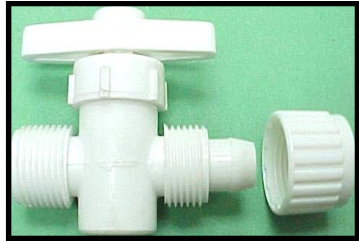

FAUCET CONNECTIONS

◀ Faucet Riser Connections
 1/2" FPT x 1/2" FPT
22320- 12" Length
22321- 20" Length

◀ **24309**- Faucet Connection Complete-
 1/2" Brass/Pex Barb x
 1/2" Female Pipe
 Thread

▲ **22309**- 1/2" CPVC Faucet Swivel Connection

◀ Brass/Pex Swivel Elbow
24324- 1/2" Barb x 1/2" FPT

Plumbing

◀ **24310**
 1/2" Brass/Pex- 1/4 Turn - Straight Stop Valve

▲ **22310**- 1/2" CPVC Stop Valve

▲ **22324**- 1/2" Faucet Swivel Elbow

▲ Flair-It Straight (In-Line) Stop Valve
02880- 1/2" x 1/2"

▲ Flair-It Swivel Faucet Connection
02873- 1/2" x 1/2" FPT
02874- 3/8" x 1/2" FPT

▲ **02889** 1/2" x 1/2" MPT Flair-It Stop Valve

◀ **02435**- 1/2" Saniprene Swivel Seal for Flair-It Fittings