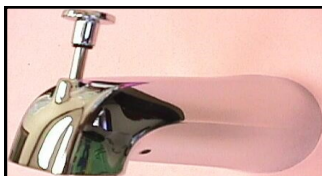

REPLACEMENT FAUCET PARTS

▲ **36190**- 1 1/2" Wide Universal Handles. Sold per pair.

◀ **36145-PH**- Nylon Seat for Phoenix Sink-Mount Faucets & Exposed Tub/ Shower Diverters

◀ **36145-PHB**- Brass Seat for Phoenix Sink-Mount Faucets & Exposed Tub/ Shower Diverters

▲ **36193**- 2" Wide (Jumbo Sized) Universal Handles. Sold per pair.

Product Photo
Not for Sale

◀ **36147-PH** Replacement Stem/ Bonnet for Phoenix Sink-Mount Faucets & Exposed Tub/ Shower Diverters
*Replaces Phoenix Stem/Bonnet 41 or 43-5. Use with 36145-PHB Seat

▲ **36146-PHB** Phoenix Replacement Seat for Concealed Tub/Shower Diverters

◀ **36142**- Replacement Stem/ Bonnet for Empire Garden Tub Faucets Only

◀ **36148-PH** Phoenix Replacement Stem/ Bonnet for Deck-Mount Faucets & Tub/Shower Diverters
Replaces Phoenix Stem/Bonnet 61-5. Use with 36146-PHB Seat

◀ **36144** Replacement Seat for Empire Lavatory Faucets

◀ **36140** Replacement Stem/ Bonnet for Empire Lavatory Faucets Only

◀ **36141** Replacement Stem/Bonnet for Empire Tub and Shower Faucets

◀ **36171-SP**- Replacement Spout for Wall Mount Tub/ Shower Diverter- Chrome Finish- Plastic