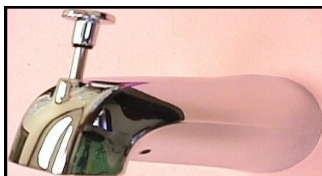

REPLACEMENT FAUCET PARTS

▲ **36190**- 1 1/2" Wide Universal Handles. Sold per pair.

◀ **36145-PH**- Nylon Seat for Phoenix Sink-Mount Faucets & Exposed Tub/ Shower Diverters

◀ **36145-PHB**- Brass Seat for Phoenix Sink-Mount Faucets & Exposed Tub/ Shower Diverters

▲ **36193**- 2" Wide (Jumbo Sized) Universal Handles. Sold per pair.

Product Photo
Not for Sale

◀ **36147-PH**
Replacement Stem/
Bonnet for Phoenix
Sink-Mount Faucets
& Exposed Tub/
Shower Diverters
*Replaces Phoenix Stem/Bonnet 41
or 43-5. Use with 36145-PHB Seat

▲ **36146-PHB**
Phoenix
Replacement
Seat for
Concealed
Tub/Shower
Diverters

◀ **36142**
Replacement Stem/
Bonnet for Empire
Garden Tub Faucets
Only

◀ **36148-PH**
Phoenix
Replacement Stem/
Bonnet for Deck-
Mount Faucets &
Tub/Shower
Diverters Replaces Phoenix
Stem/Bonnet 61-5. Use with 36146-
PHB Seat

◀ **36144**
Replacement
Seat for
Empire
Lavatory
Faucets

◀ **36140**
Replacement
Stem/ Bonnet
for Empire
Lavatory
Faucets Only

◀ **36141**
Replacement
Stem/Bonnet
for Empire
Tub and
Shower
Faucets

◀ **36171-SP**-
Replacement Spout
for Wall Mount Tub/
Shower Diverter-
Chrome Finish-
Plastic