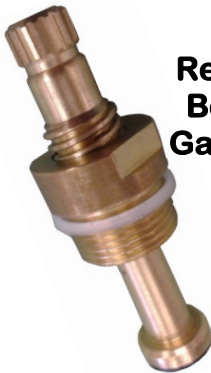

REPLACEMENT FAUCET PARTS

▲ **36193**- 2" Wide (Jumbo Sized) Universal Handles. Sold per pair.

◀ **36145-PH**- Nylon Seat for Phoenix Sink-Mount Faucets & Exposed Tub/ Shower Diverters

◀ **36145-PHB** Brass Seat for Phoenix Sink-Mount Faucets & Exposed Tub/ Shower Diverters

▲ **36190**- 1 1/2" Wide Universal Handles. Sold per pair.

Empire Garden
Tub/ Shower Diverters

◀ **36147-PH** Replacement Stem/ Bonnet for Phoenix Sink-Mount Faucets & Exposed Tub/ Shower Diverters
*Replaces Phoenix Stem/Bonnet 41 or 43-5. Use with 36145-PHB Seat

▲ **36146-PHB** Phoenix Replacement Seat for Concealed Tub/Shower Diverters
*Sold singularly.

◀ **36142** Replacement Stem/ Bonnet for Empire Garden Tub Faucets Only

◀ **36148-PH** Phoenix Replacement Stem/ Bonnet for Deck-Mount Faucets & Tub/Shower Diverters
Replaces Phoenix Stem/Bonnet 61-5. Use with 36146-PHB Seat

◀ **36144** Replacement Seat for Empire Lavatory Faucets

◀ **36140** Replacement Stem/ Bonnet for Empire Lavatory Faucets Only

◀ **36141** Replacement Stem/Bonnet for Empire Tub and Shower Faucets

◀ **36171-SP**- Replacement Spout for Wall Mount Tub/ Shower Diverter- Chrome Finish- Plastic