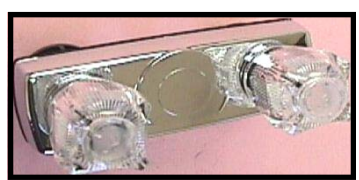

4" TUB/ SHOWER FAUCETS

▲ **36136**- 2-Valve Diverter- Plastic Waterways- Chrome Finish

▲ **36136-BR**- 2-Valve Diverter- Brass Waterways -Chrome Finish

▲ **36136-BRW**- 2-Valve Diverter- Brass Waterways- White Finish

◀ **36153**- Shower Valve with Vacuum Hose Hook-Up

▲ **36151**- Tub/Shower Diverter with Shower hook-up

▲ **36101**- 2 Valve Diverter with Riser Connection *Use with #36102 riser rod!

◀ **36152**- Hand-held Shower Head/ Hose/ Bracket *For Use with #36151 and #36153 faucets. White finish.

36102 ▶ Riser Rod (51") *For use with #36101 faucet.

◀ **36179** Exposed Shower Valve-Single Control Knob- Chrome Finish

36172 ▶ Tub/Shower Diverter- Single Control Knob- Chrome Finish

▲ **36103**- Reducer Face Bushing *Use with #36102 Riser Rod.

◀ **36134**- 2 Valve Shower Faucet- Plastic Waterways- Chrome Finish

▲ **36104**- Bracket with Screw for **36102** Riser Rod

Plumbing

For faucet replacement handles and parts, see page 47.

*All faucets on this page have 1/2" MPT inlets.