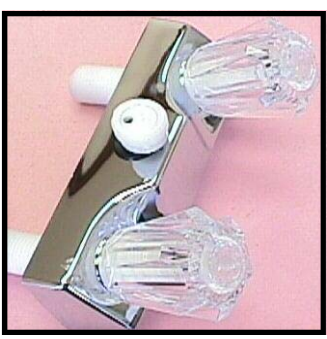

4" TUB/ SHOWER FAUCETS

▲ **36136**- 2-Valve Diverter- Plastic Waterways- Chrome Finish

▲ **36136-BR**- 2-Valve Diverter- Brass Waterways -Chrome Finish

▲ **36136-BRW**- 2-Valve Diverter- Brass Waterways- White Finish

◀ **36153**- Shower Valve with Vacuum Hose Hook-Up

▲ **36151**- Tub/Shower Diverter with Shower hook-up

▲ **36101**- 2 Valve Diverter with Riser Connection *Use with #36102 riser rod!

◀ **36152**- Hand-held Shower Head/ Hose/ Bracket *For Use with #36151 and #36153 faucets. White finish.

36102 ▶ Riser Rod (51") *For use with #36101 faucet.

◀ **36179** Exposed Shower Valve-Single Control Knob- Chrome Finish

36172 ▶ Tub/Shower Diverter- Single Control Knob- Chrome Finish

▲ **36103**- Reducer Face Bushing *Use with #36102 Riser Rod.

◀ **36134**- 2 Valve Shower Faucet- Plastic Waterways- Chrome Finish

▲ **36104**- Bracket with Screw for **36102** Riser Rod

Plumbing

For faucet replacement handles and parts, see page 47.

*All faucets on this page have 1/2" MPT inlets.