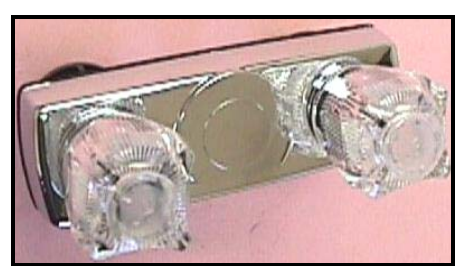

4" TUB/ SHOWER FAUCETS

◀ **36172**
Tub/Shower
Diverter- Single
Control Knob-
Chrome Finish

◀ **36134-ORB**
2 Valve
Shower
Faucet with
Shower Head-
Oil Rubbed
Bronze Finish

◀ **36179-**
Exposed
Shower Valve-
Single
Control Knob-
Chrome Finish

▲ **36136-** 2-Valve Diverter- Plastic
Waterways- Chrome Finish

▲ **36153-**
Shower
Valve with
Vacuum
Hose
Hook-Up

▲ **36134-T-** 2 Valve Shower
Faucet- Chrome- Teacup Lever
Handles

▲ **36151-**
Tub/Shower
Diverter with
Shower hook-up

36152 ▶
Hand-held Shower
Head/ Hose/ Bracket
*For Use with #**36151**
and #**36153** faucets.
White finish.

▲ **36134-** 2 Valve Shower Faucet-
Plastic Waterways- Chrome Finish

Plumbing

For faucet handles and parts, see page 47.
For faucet connections, see page 48.

*All faucets on this page have
1/2" MPT inlets.