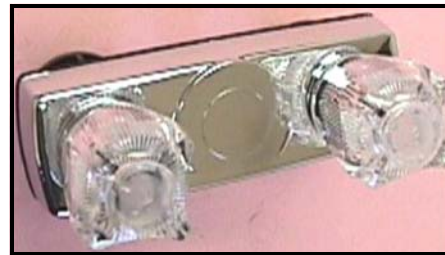

# 4" TUB/ SHOWER FAUCETS

◀ **36172**  
Tub/Shower  
Diverter- Single  
Control Knob-  
Chrome Finish

◀ **36134-ORB**  
2 Valve  
Shower  
Faucet with  
Shower Head-  
Oil Rubbed  
Bronze Finish

◀ **36179-**  
Exposed  
Shower Valve-  
Single  
Control Knob-  
Chrome Finish

▲ **36134-T-** 2 Valve Shower  
Faucet- Chrome- Teacup Lever  
Handles

◀ **36151-**  
Tub/Shower  
Diverter  
with  
Shower  
hook-up

▲ **36153-** Shower Valve with  
Vacuum Hose Hook-Up

**36152** ▶  
Hand-held Shower  
Head/ Hose/ Bracket  
\*For Use with #**36151**  
and #**36153** faucets.  
White finish.

For faucet handles and  
parts, see page 47.  
For faucet connections,  
see page 48.

▲ **36134-** 2 Valve Shower Faucet-  
Plastic Waterways- Chrome Finish

Plumbing