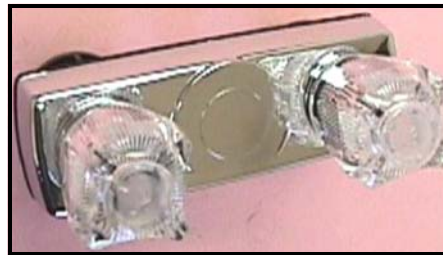

4" TUB/ SHOWER FAUCETS

◀ **36172**
Tub/Shower
Diverter- Single
Control Knob-
Chrome Finish

◀ **36134-ORB**
2 Valve
Shower
Faucet with
Shower Head-
Oil Rubbed
Bronze Finish

◀ **36179-**
Exposed
Shower Valve-
Single
Control Knob-
Chrome Finish

▲ **36134-T-** 2 Valve Shower
Faucet- Chrome- Teacup Lever
Handles

◀ **36151-**
Tub/Shower
Diverter
with
Shower
hook-up

◀ **36153-**
Shower
Valve with
Vacuum
Hose
Hook-Up

36152 ▶
Hand-held Shower
Head/ Hose/ Bracket
*For Use with #**36151**
and #**36153** faucets.
White finish.

For faucet handles and
parts, see page 47.
For faucet connections,
see page 48.

▲ **36134-** 2 Valve Shower Faucet-
Plastic Waterways- Chrome Finish

Plumbing