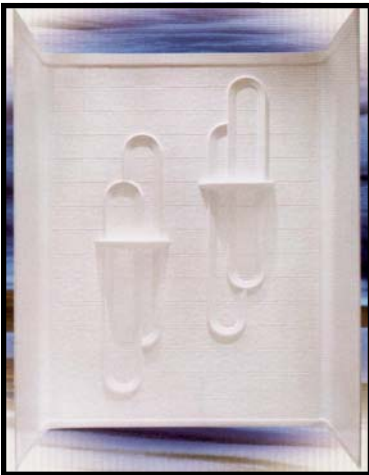

▲ 3-Piece Designer Rings Surround for 28" x 54", 35" x 48" and 35" x 60" Pans Only. Also available in Permalux finish, white only. *68" tall.