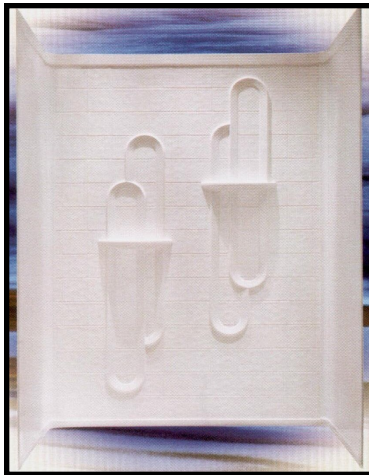

# SHOWER PANS AND WALL SURROUNDS

28" x 54" pans available with drain on left or right or in center.

Right hand drain pictured.

32" x 32", 36" x 36",  
35" x 48", & 35" x 60"  
Sizes

▲ \*Installation instructions included. \*28" x 54" Pan available in white or almond, heavy-gauge thickness (.245 mm) only. \*Also available in Permalux, with a smooth, glossier finish (white only).

▲ \*Installation instructions included. \*35" x 48" and 35" x 60" available in heavy-gauge (.245 mm) only. \*Only 32" x 32" available in almond. \*Center drain only. \*Drain hole measures 3 1/4" wide.

Plumbing

▼ Pan Size and Drain	Almond	White	Almond Heavy Gauge	White Heavy Gauge	White Permalux
32" x 32" Center Drain	36096	36096-W	36096-HG	36096-WHG	Not Available
36" x 36" Center Drain	Not Available	36097-W	Not Available	36097-WHG	Not Available
28" x 54" Left Drain	Not Available	Not Available	38035-LH	38035-LW	38035-LPX
28" x 54" Right Drain	Not Available	Not Available	38035-RH	38035-RW	38035-RPX
28" x 54" Center Drain	Not Available	Not Available	38035-C	38035-CW	38035-CPX
35" x 48" Center Drain	Not Available	Not Available	Not Available	36092	36092-PX
35" x 60" Center Drain	Not Available	Not Available	Not Available	36093	36093-PX

▲ One-Piece Picture Frame Surround for 32" x 32", 36" x 36", and 35" x 48" pans. White only for 36" x 36" and 35" x 48" \*68" tall.

▲ One-Piece Tiled Wall Surround for 32" x 32" Pans, white or almond \*68" tall.