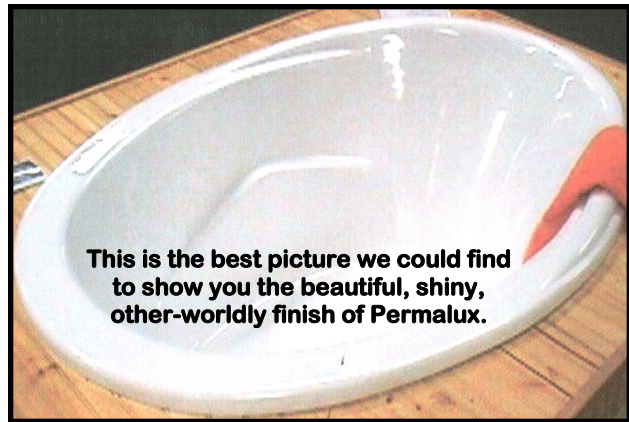

Plumbing

PERMALUX™ TUBS, SHOWER PANS AND SURROUNDS

Permalux™ Polymer Alloy is a high gloss/ high impact acrylic finish, hard as a rock and stain resistant, no chipping, peeling or spider webs!

Comes with a 5 Year Warranty!

*All Permalux Tubs and Shower Pans are also heavy gauge in thickness!

(Permalux finish only available in white.)

Any of our tubs on Pages 31- 36 or shower pans on page 39 with **part numbers** ending with the suffixes "**-PX**", "**-LPX**", "**-RPX**" or "**-WPX**" are designated as Permalux items.

This is the best picture we could find to show you the beautiful, shiny, other-worldly finish of Permalux.

PERMALUX PLUS™ TUBS AND SHOWER PANS

◀ Permalux Plus™ is a rigid, high impact 2-part composite material applied to the underside of the tub to give it a smooth backing for easier handling and installation, and a longer life! The composite material is yellowish in color, but you won't see it after it's installed.