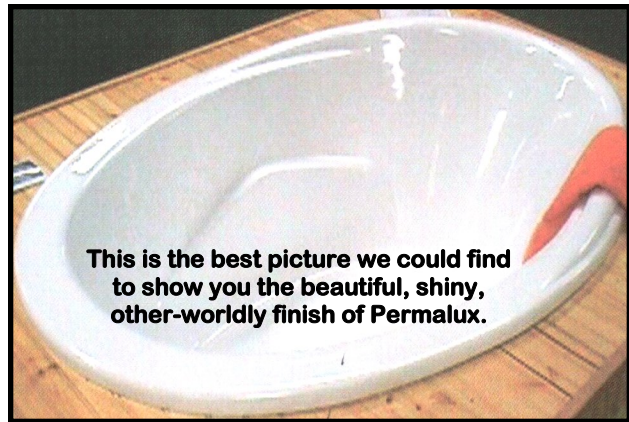

This is the best picture we could find to show you the beautiful, shiny, other-worldly finish of Permalux.