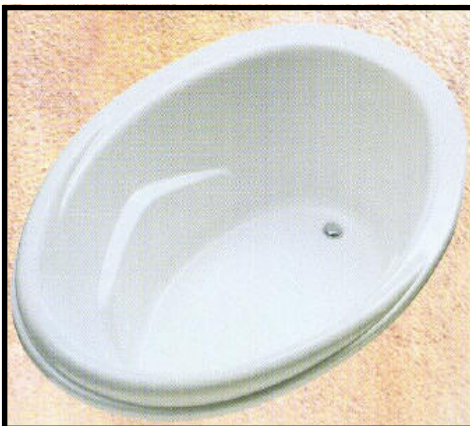

ISLAND (DROP-IN) BATHTUBS

Our island tubs are designed to fit inside (drop into) an island platform or pedestal. We are sorry but we do not sell the island platforms, only the tubs and accessories.

◀ 42" x 64" Ophelia Drop-In Bathtubs

- 38041**- 42" x 64"-White
- 38041-PX**- 42" x 64"- White-Permalux Finish
- 38041-WP**- 42" x 64"-White-Whirlpool

42" x 64" Grecian Drop-In Bathtubs ▶

- 38042**- White
- 38042-WP**- White- Whirlpool
- 38042-PX**- White- Permalux Finish
- 38042-WPX**- White-Permalux Finish-Whirlpool

◀ 42" x 60" Oval Drop-In Bathtubs

- 38040**- White-Heavy Gauge
- 38040-WP**- White-Heavy Gauge-Whirlpool
- 38040-PX**- White-Permalux Finish
- 38040-WPX**- White-Permalux Finish-Whirlpool

◀ 44" x 62" Oval Drop-In Bathtubs

- 38043**- White
- 38043-WP**- White- Whirlpool
- 38043-PX**- White- Permalux Finish
- 38043-WPX**- White-Permalux Finish-Whirlpool

- *Island/ Drop-in Tubs available in white only.
- *Composed of ABS Plastic with calves grain texture.
- *Drain hole measures 2" wide and located in center.