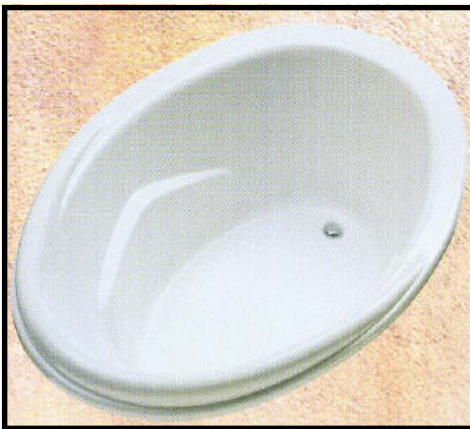

ISLAND (DROP-IN) BATHTUBS

Our island tubs are designed to fit inside (drop into) an island platform or pedestal. We are sorry but we do not sell the island platforms, only the tubs and accessories.

◀ 42" x 64" Ophelia Drop-In Bathtubs

- 38041**- 42" x 64"-White
- 38041-PX**- 42" x 64"- White-Permalux Finish
- 38041-WP**- 42" x 64"-White-Whirlpool

42" x 64" Grecian Drop-In Bathtubs ▶

- 38042**- White
- 38042-WP**- White- Whirlpool
- 38042-PX**- White- Permalux Finish
- 38042-WPX**- White-Permalux Finish-Whirlpool

Plumbing

◀ 42" x 60" Oval Drop-In Bathtubs

- 38040**- White-Heavy Gauge
- 38040-WP**- White-Heavy Gauge-Whirlpool
- 38040-PX**- White-Permalux Finish
- 38040-WPX**- White-Permalux Finish-Whirlpool

◀ 44" x 62" Oval Drop-In Bathtubs

- 38043**- White
- 38043-WP**- White- Whirlpool
- 38043-PX**- White- Permalux Finish
- 38043-WPX**- White-Permalux Finish-Whirlpool

*Island/ Drop-in Tubs available in white only.

*Composed of ABS Plastic with calves grain texture.