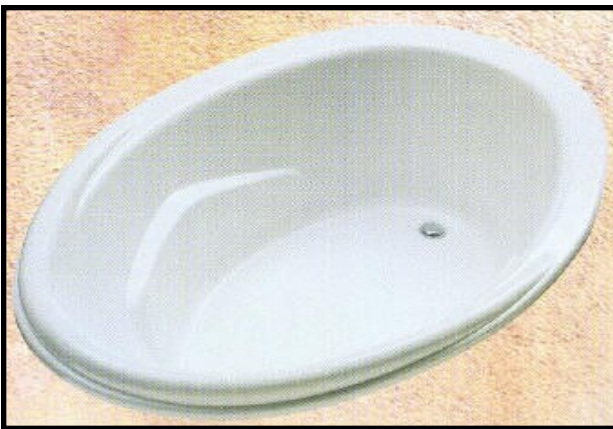

ISLAND (DROP-IN) BATHTUBS

Our island tubs are designed to fit inside (drop into) an island platform or pedestal. We are sorry but we do not sell the island platforms, only the tubs and accessories.

◀ 42" x 64" Ophelia Drop-In Bathtubs

38041- 42" x 64"- White

38041-PX- 42" x 64"- White-Permalux Finish

38041-WP- 42" x 64"- White-Whirlpool

44" x 62" Oval Drop-In Bathtubs ▶

38043- White

38043-WP- White- Whirlpool

38043-PX- White- Permalux Finish

38043-WPX- White- Permalux Finish- Whirlpool

Plumbing

◀ 42" x 60" Oval Drop-In Bathtubs

38040- White- Heavy Gauge

38040-WP- White- Heavy Gauge- Whirlpool

38040-PX- White- Permalux Finish

38040-WPX- White- Permalux Finish- Whirlpool

*Island/ Drop-In Tubs available in white only.

*Composed of ABS Plastic with calves grain texture.

*Drain hole measures 2" wide and located in center.

Shipping Note: All drop-In tubs must ship by freight unless located within local delivery route area. Please see our website for an estimated shipping and handling rate or contact us for an exact quote.