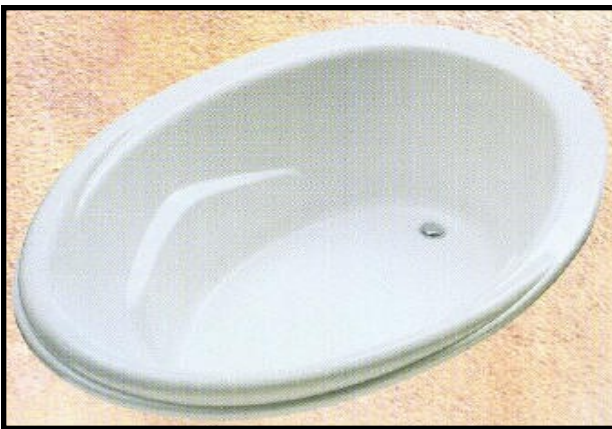

# ISLAND (DROP-IN) BATHTUBS

Our island tubs are designed to fit inside (drop into) an island platform or pedestal. We are sorry but we do not sell the island platforms, only the tubs and accessories.

## ◀ 42" x 64" Ophelia Drop-In Bathtubs

- 38041**- 42" x 64"- White
- 38041-PX**- 42" x 64"- White-Permalux Finish
- 38041-WP**- 42" x 64"- White-Whirlpool

Plumbing

## 44" x 62" Oval Drop-In Bathtubs ▶

- 38043**- White
- 38043-WP**- White- Whirlpool
- 38043-PX**- White- Permalux Finish
- 38043-WPX**- White- Permalux Finish- Whirlpool

## ◀ 42" x 60" Oval Drop-In Bathtubs

- 38040**- White- Heavy Gauge
- 38040-WP**- White- Heavy Gauge- Whirlpool
- 38040-PX**- White- Permalux Finish
- 38040-WPX**- White-Permalux Finish- Whirlpool

- \*Island/ Drop-In Tubs available in white only.
- \*Composed of ABS Plastic with calves grain texture.
- \*Drain hole measures 2" wide and located in center.