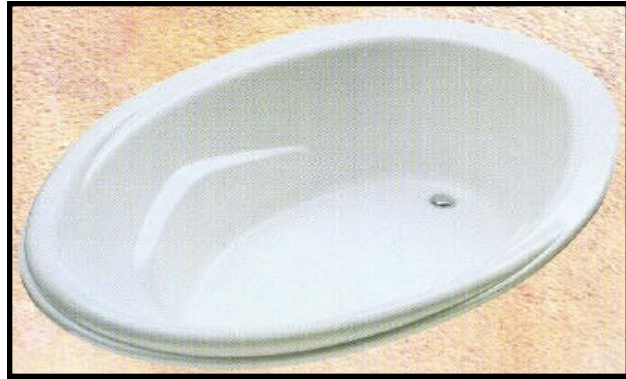

# ISLAND (DROP-IN) BATHTUBS

Our island tubs are designed to fit inside (drop into) an island platform or pedestal. We are sorry but we do not sell the island platforms, only the tubs and accessories.

## ◀ 42" x 64" Ophelia Drop-In Bathtubs

- 38041**- 42" x 64"- White
- 38041-PX**- 42" x 64"- White-Permalux Finish
- 38041-WP**- 42" x 64"- White-Whirlpool

Plumbing

## 44" x 62" Oval Drop-In Bathtubs ▶

- 38043**- White
- 38043-WP**- White- Whirlpool
- 38043-PX**- White- Permalux Finish
- 38043-WPX**- White- Permalux Finish- Whirlpool

## ◀ 42" x 60" Oval Drop-In Bathtubs

- 38040**- White- Heavy Gauge
- 38040-WP**- White- Heavy Gauge- Whirlpool
- 38040-PX**- White- Permalux Finish
- 38040-WPX**- White-Permalux Finish- Whirlpool

- \*Island/ Drop-In Tubs available in white only.
- \*Composed of ABS Plastic with calves grain texture.
- \*Drain hole measures 2" wide and located in center.