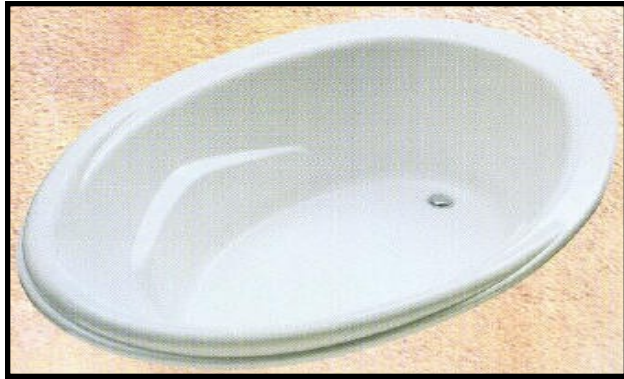

ISLAND (DROP-IN) BATHTUBS

Our island tubs are designed to fit inside (drop into) an island platform or pedestal. We are sorry but we do not sell the island platforms, only the tubs and accessories.

◀ 42" x 64" Ophelia Drop-In Bathtubs

38041- 42" x 64"- White

38041-PX- 42" x 64"- White-Permalux Finish

38041-WP- 42" x 64"- White-Whirlpool

44" x 62" Oval Drop-In Bathtubs ▶

38043- White

38043-WP- White- Whirlpool

38043-PX- White- Permalux Finish

38043-WPX- White- Permalux Finish- Whirlpool

Plumbing

◀ 42" x 60" Oval Drop-In Bathtubs

38040- White- Heavy Gauge

38040-WP- White- Heavy Gauge- Whirlpool

38040-PX- White- Permalux Finish

38040-WPX- White- Permalux Finish- Whirlpool

*Island/ Drop-In Tubs available in white only.

*Composed of ABS Plastic with calves grain texture.

*Drain hole measures 2" wide and located in center.

Shipping Note: All drop-In tubs must ship by freight unless located within local delivery route area. Please see our website for an estimated shipping and handling rate or contact us for an exact quote.