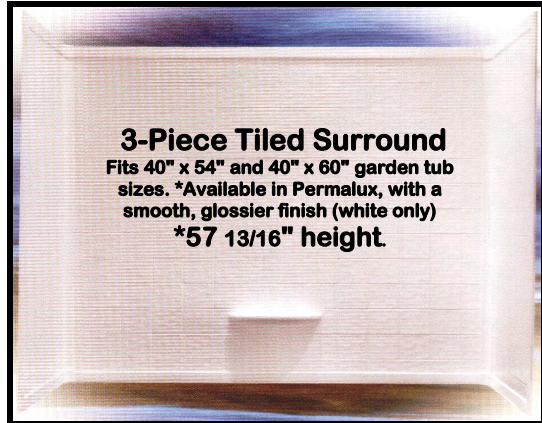

# GARDEN BATHTUB WALL SURROUNDS

**Tiled Caddy Surround**  
 \*Designed to fit all garden tub sizes. Includes 3 wall pieces and 2 corner caddies.  
 \*57 3/8" height.

**3-Piece Tiled Surround**  
 Fits 40" x 54" and 40" x 60" garden tub sizes. \*Available in Permalux, with a smooth, glossier finish (white only)  
 \*57 13/16" height.

**One-Piece Picture Frame Surround**  
 Fits 40" x 54", 40" x 60", and 42" x 60" garden tub sizes.  
 \*57 3/8" height.

**One-Piece Tiled Surround**  
 Fits 40" x 54" and 40" x 60" garden tub sizes.  
 \*57 3/8" height.