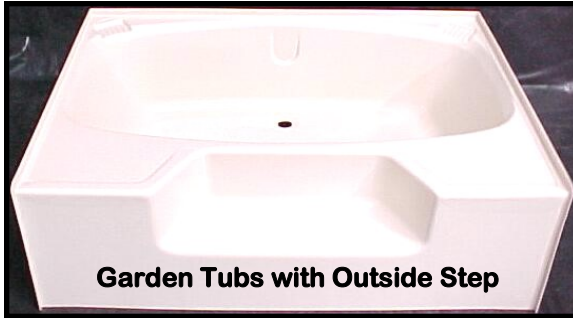

# GARDEN BATHTUBS

**Garden Tubs with Outside Step**

▲\*Available in 40" x 54", 40" x 60", and 46" x 60" sizes. Available in standard thickness (.242 mm) or heavy gauge (.265 mm).  
 \*Available in Permalux, with a smooth, glossier finish (white only).  
 \*Available with whirlpool jets installed.

## About our Garden Tubs

- \*Support legs and installation instructions included.
- \*Drain hole measures 2" wide.
- \*Our garden tubs measure from 17" to 19 1/2" in height from floor to top of tub, not including the 1" mounting flange. The bowl itself is 13-15" deep. The tub sits on a sturdy 4" high slab of Styrofoam.
- \*All tubs available in white, some in almond.
- \*Drain in the center.
- \*Composed of ABS Plastic with textured calves grain.

**Garden Tubs Without Step- 40" x 60"**

▲Available with whirlpool jets installed. Available in standard thickness (.242 mm) or heavy gauge thickness (.265 mm). 40" x 60" White Only.

**Garden Tubs Without Step- 40" x 54"**

▲Available with whirlpool jets installed. Available in white only.

**Garden Tubs Without Step- 42" x 60"**

▲Available with whirlpool jets installed. Available in heavy gauge (.265 mm) only.

For trim kits and adhesive, see page 38. For tub faucets see pages 43-45. For drains and plumbing, see page 41. For caulks and sealants see page 76.