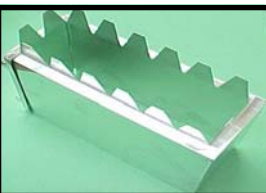

COSMETIC WALL FIXTURES

◀ **69524**
Cosmetic Box/ Cabinet
(24" Wide x 8" High)
*Chrome finish.
Dual-sliding mirrored doors.
Hardware included.

◀ **69525- Medicine Cabinet**
14 1/4" x 18"- *Chrome finish. Hinged mirrored door with white frame.

◀ **30074- 18" Towel Bar**
* 5/8" bar constructed of chrome plated aluminum.

▼ Vinyl Mini-Blinds

*Includes Power Bar and Draw String- White.
83119- 19" x 64"
83123- 23" x 64"
83124- 24" x 64"
83127- 27" x 64"
83129- 29" x 64"
83130- 30" x 64"
83131- 31" x 64"
83132- 32" x 64"
83133- 33" x 64"
83134- 34" x 64"
83234- 34" x 72"
83135- 35" x 64"
83136- 36" x 64"
83137- 37" x 64"
83139- 39" x 64"
83142- 42" x 64"
83143- 43" x 64"
83146- 46" x 64"
83148- 48" x 64"

Interior Refurb

INTERIOR VENTS

▼ FLOOR VENTS

◀ **Heavy-Duty Metal Floor Vents**
65170- 4" x 8" Brown
65170-W- 4" x 8" White
65171- 4" x 10" Brown
65171-W- 4" x 10" White
65175- 4" x 12" Brown
65175-W- 4" x 12" White

◀ **Floor Register Screws**
1 1/2"-Phillips Head
(2 needed for each metal floor vent)
65176- Brown
65176-W- White

◀ **Plastic Floor Vents**
65168- 4" x 8" Brown
65169- 4" x 8" White
65172- 4" x 10" Brown
65173- 4" x 10" White

◀ **Floor Vent Collars**
65179- Fits 4" x 8" opening, 6 1/2" deep
65180- Fits 4" x 10" opening, 6" deep

▼ CEILING VENTS

◀ **69555 Bathroom Ceiling Exhaust Fan- White Plastic light cover- *10 3/4" rough opening.**

◀ **69556- Lens Cover Only for #69555 Bathroom Ceiling Fan**
*Opaque- White Plastic- Snaps On- 8 1/4" Diameter

◀ **69554-Bathroom Ceiling Fan with Vertical Exhaust**
69554-H-Bathroom Ceiling Fan with Horizontal Exhaust
*7" wide- 115 volt- 50 CFM- White Plastic grill cover- Non-lighted.

69554-CVR- Grill Cover Only for 69554 Bathroom Fan ▼

◀ **69552-BF Replacement Motor for 69554 and 69555 Exhaust fans**

For exterior vents, see page 67.