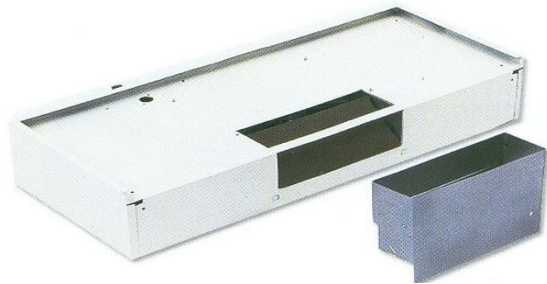

RANGEHOODS AND ACCESSORIES

▲ Powered Range Hoods with Light and 5" Round Exhaust

▲ Powered Range Hoods with Light and Rectangular Exhaust

▼ Alcove Range Hood Part Number Chart ▼

Size and Color	Rectangular Exhaust with Light	Round Exhaust with Light
30" White	69541-W	69543-W
30" Black	69541-B	69543-B
42" White	69542-W	69544-W
42" Black	69542-B	69544-B

*Single Speed Fan Powered by UL listed 115V Motor is standard. (2-Speed motor available upon request) **Convenient Front Mounted Fan and Light Rocker Switches. Uses (1) 40 watt bulb (not included). Available in White and Black only. Leather -Grain Texture Surface is standard. Includes dishwasher safe 8" x 8" Aluminum Grease Filter. 12" Cabinet depth. 18" Total capture area.**