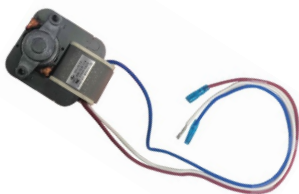

RANGEHOODS AND ACCESSORIES

▲ Powered Range Hoods with Light and 5" Round Exhaust

▲ Powered Range Hoods with Light and Rectangular Exhaust

▼ Alcove Range Hood Part Number Chart ▼

Size and Color	Rectangular Exhaust with Light	Round Exhaust with Light
30" White	69541-W	69543-W
30" Black	69541-B	69543-B
42" White	69542-W	69544-W
42" Black	69542-B	69544-B

*Single Speed Fan Powered by UL listed 115V Motor is standard. (2-Speed motor available upon request) **Convenient Front Mounted Fan and Light Rocker Switches. Uses (1) 40 watt bulb (not included). Available in White and Black only. Leather -Grain Texture Surface is standard. Includes dishwasher safe 8" x 8" Aluminum Grease Filter. 12" Cabinet depth. 18" Total capture area.**

Replacement Range Hood Motors

◀ **69552-3**
115 Volt *3 wire - for single speed or two-speed range hoods

◀ **69553**
Replacement Fan Blade for Range Hood-White Plastic (5 5/8" diameter)

▲ **69551**- Replacement Light/ Lens Cover for Range Hood- 3" x 9 1/2"

◀ **69550**
Replacement Grease Filter for Range Hood- 8" x 8"

Interior Refurb