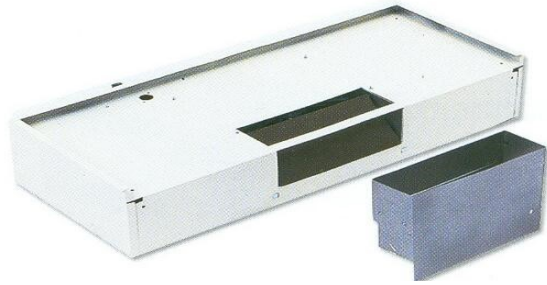

# RANGEHOODS AND ACCESSORIES

▲ Powered Range Hoods with Light and 5" Round Exhaust

▲ Powered Range Hoods with Light and Rectangular Exhaust

▼ Alcove Range Hood Part Number Chart ▼

Size and Color	Rectangular Exhaust with Light	Round Exhaust with Light
30" White	69541-W	69543-W
30" Black	69541-B	69543-B
42" White	69542-W	69544-W
42" Black	69542-B	69544-B

\*Single Speed Fan Powered by UL listed 115V Motor is standard. (2-Speed motor available upon request) Convenient Front Mounted Fan and Light Rocker Switches. Uses (1) 40 watt bulb (not included). Available in White and Black only. Leather -Grain Texture Surface is standard. Includes dishwasher safe 8" x 8" Aluminum Grease Filter. 12" Cabinet depth. 18" Total capture area.