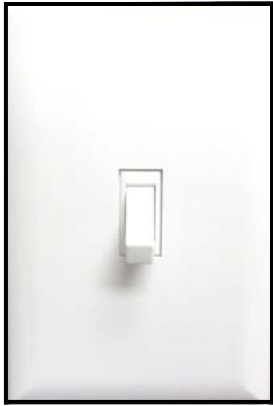

INTERIOR ELECTRICAL SUPPLIES

Interior Refurb

▲ **50059-W**- Self-Contained Rocker Switches
*White finish.
All switches come with snap-on backs.

▲ **50063-W**- Self-Contained Single Switch - White
*Quick hookup connections. All switches come with snap-on backs.

▲ **50064-W**- Self-Contained Receptacles- White

▲ **50050** Ground Fault Circuit Interrupter (GFCI) Receptacle- White

▲ **50059-SW**- Replacement Rocker Switch Only

Back

▲ **50045**- Receptacle Plate Cover with Screw- White Plastic

◀ **50059-P**
Snap-on Cover plate only for old **50059** Rocker Switch and **50064-W** receptacle- Back tabs on sides- White

◀ **50059-PW**
Snap-on Cover plate only for Wesco Rocker Switch- Back tabs on top and bottom- White

▲ **50041** Single Switch (works with **50040** plate)- White

▲ **50046** Double Receptacle (works with **50045** plate) - White

▲ **50059-DBLW** Replacement Snap-on Double Cover Plate only for Rocker Switch- White