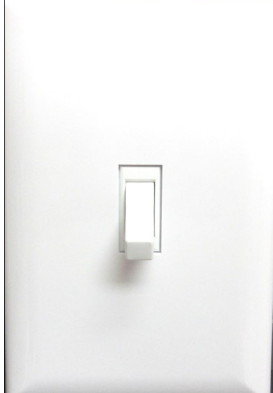

INTERIOR ELECTRICAL SUPPLIES

Interior Refurb

▲ **50059-W**- Self-Contained Rocker Switches
*White finish.
All switches come with snap-on backs.

▲ **50063-W**- Self-Contained Single Switch - White
*Quick hookup connections. All switches come with snap-on backs.

▲ **50064-W**- Self-Contained Receptacles- White

▲ **50050** Ground Fault Circuit Interrupter (GFCI) Receptacle- White

▲ **50059-SW**- Replacement Rocker Switch Only

Back

▲ **50045**- Receptacle Plate Cover with Screw-White Plastic

Back

◀ **50059-P** Snap-on Cover plate only for old **50059** Rocker Switch and **50064-W** receptacle- Back tabs on sides- White

Back

◀ **50059-PW** Snap-on Cover plate only for Wesco Rocker Switch- Back tabs on top and bottom- White

▲ **50041** Single Switch (works with **50040** plate)- White

▲ **50046** Double Receptacle (works with **50045** plate) - White

▲ **50059-DBLW** Replacement Snap-on Double Cover Plate only for Rocker Switch- White