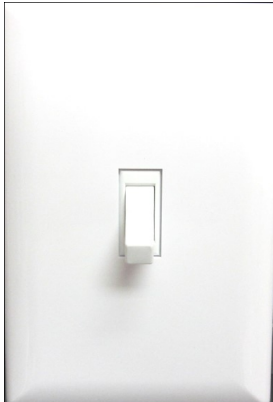

INTERIOR ELECTRICAL SUPPLIES

Interior Refurb

▲ **50059-W**- Self-Contained Rocker Switches
*White finish.
All switches come with snap-on backs.

▲ **50063-W**- Self-Contained Single Switch - White
*Quick hookup connections. All switches come with snap-on backs.

▲ **50064-W**- Self-Contained Receptacles- White

▲ **50050** Ground Fault Circuit Interrupter (GFCI) Receptacle- White

▲ **50059-SW**- Replacement Rocker Switch Only

▲ **50045**- Receptacle Plate Cover with Screw-White Plastic

◀ **50059-P**
Snap-on Cover plate only for old **50059** Rocker Switch and **50064-W** receptacle- Back tabs on sides- White

◀ **50059-PW**
Snap-on Cover plate only for Wesco Rocker Switch- Back tabs on top and bottom- White

▲ **50041** Single Switch (works with **50040** plate)- White

▲ **50046** Double Receptacle (works with **50045** plate) - White

▲ **50059-DBLW** Replacement Snap-on Double Cover Plate only for Rocker Switch- White