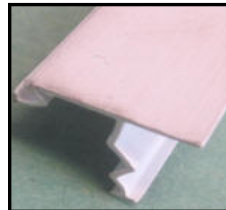

WINDOW REPLACEMENT PARTS

▼ Exterior Vertical Sliding Window ▼ Parts

Steel Window Latches- Mill Finish

*For Pocahontas Windows only

▲ **85900-LHP**
Left-Hand

85900-RHP ▲
Right-Hand

*For Phillips/ Kinro Windows only

▲ **85900-LHK**
Left-Hand

85900-RHK ▲
Right-Hand

▼ Window Operator Cranks ▼

▲ **85889**- 1" Metal Crank Handle with
Screw

◀ **85833**- 2 "
Metal Handle
Extension
*Includes Screw.

▲ **85712**- 3" Plastic Crank
Handle with Screw

▼ Interior Storm Window Parts ▼

Latches for Storm Windows

▲ **85910-LH**- Left-Hand

85910-RH- Right-Hand ▲

85911-
Universal
Corner/Track
Guides for
Storm
Windows

◀ **85901**- Spring for
Storm Window Latch
Works with **85911** Storm
Window Guides and **85900**
Vertical Sliding Window
Latches

Window Glazing

◀ **85920**- White
Plastic- 12'
Length

◀ **85920-K**- White
Plastic- for Kinro
Windows only- 12'
Length

Storm Door Window Sash Corner Track Guides

◀ **85912-LH**
Left-Hand

85912-RH ▶
Right-Hand