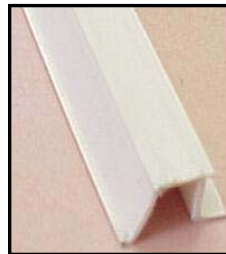

WINDOW REPLACEMENT PARTS

▼ Exterior Vertical Sliding Window ▼ Parts

Steel Window Latches- Mill Finish

*For Pocahontas Windows only

▲ **85900-LHP**
Left-Hand

85900-RHP ▲
Right-Hand

*For Phillips/ Kinro Windows only

▲ **85900-LHK**
Left-Hand

85900-RHK ▲
Right-Hand

▼ Window Operator Cranks ▼

▲ **85889**- 1" Metal Crank Handle with
Screw

◀ **85833**- 2 "
Metal Handle
Extension
*Includes Screw.

▲ **85712**- 3" Plastic Crank
Handle with Screw

▼ Interior Storm Window Parts ▼

Latches for Storm Windows

▲ **85910-LH**- Left-Hand

85910-RH- Right-Hand ▲

85911-
Universal
Corner/Track
Guides for
Storm
Windows

◀ **85901**- Spring for
Storm Window Latch
Works with **85911** Storm
Window Guides and **85900**
Vertical Sliding Window
Latches

Window Glazing

◀ **85920**- White
Plastic- 12'
Length

◀ **85920-K**- White
Plastic- for Kinro
Windows only- 12'
Length

Storm Door Window Sash Corner Track Guides

◀ **85912-LH**
Left-Hand

85912-RH ▶
Right-Hand