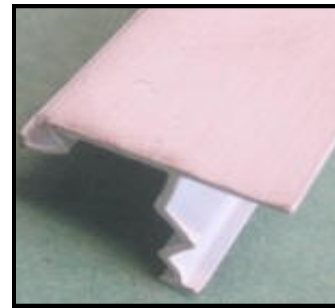

WINDOW REPLACEMENT PARTS

▼ Exterior Vertical Sliding Window Parts ▼

Steel Window Latches- Mill Finish

*For Pocahontas Windows only

▲ **85900-LHP**
Left-Hand

85900-RHP ▲
Right-Hand

*For Phillips/ Kinro Windows only

▲ **85900-LHK**
Left-Hand

85900-RHK ▲
Right-Hand

▼ Interior Storm Window Parts ▼

Latches for Storm Windows

▲ **85910-LH**- Left-Hand **85910-RH**- Right-Hand ▲

◀ **85911** ▶

Universal Corner
Track Guides for
Storm Windows

Storm Door Window Sash Corner Track Guides

◀ **85912-LH**
Left-Hand

85912-RH ▶
Right-Hand

Window Glazing

▲ **85920**- White
Plastic- 12' Length

▲ **85920-K**- White
Plastic- for Kinro
Windows only-
12' Length

▲ **85901**- Spring for
Storm Window Latch
Works with **85911**
Storm Window
Guides and **85900**
Vertical Sliding
Window Latches

For caulking, screws and
insert bits, see page 776

Windows