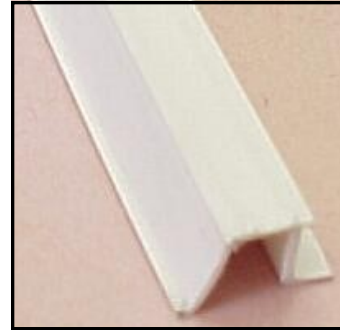

WINDOW REPLACEMENT PARTS

▼ Exterior Vertical Sliding Window Parts ▼

Steel Window Latches- Mill Finish

*For Pocahontas Windows only

▲ **85900-LHP**
Left-Hand

85900-RHP ▲
Right-Hand

*For Phillips/ Kinro Windows only

▲ **85900-LHK**
Left-Hand

85900-RHK ▲
Right-Hand

▼ Interior Storm Window Parts ▼

Latches for Storm Windows

▲ **85910-LH**- Left-Hand **85910-RH**- Right-Hand ▲

◀ **85911** ▶

Universal Corner
Track Guides for
Storm Windows

Storm Door Window Sash Corner Track Guides

◀ **85912-LH**
Left-Hand

85912-RH ▶
Right-Hand

Window Glazing

▲ **85920**- White
Plastic- 12' Length

▲ **85920-K**- White
Plastic- for Kinro
Windows only-
12' Length

▲ **85901**- Spring for
Storm Window Latch
Works with **85911**
Storm Window
Guides and **85900**
Vertical Sliding
Window Latches

For caulking, screws and
insert bits, see page 776

Windows