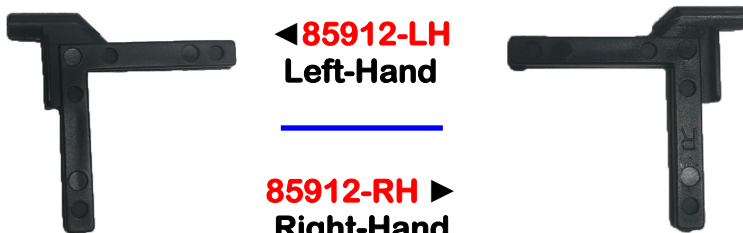

WINDOW REPLACEMENT PARTS

▼ Exterior Vertical Sliding Window Parts ▼

Steel Window Latches- Mill Finish

*For Pocahontas Windows only

▲ **85900-LHP**
Left-Hand

85900-RHP ▲
Right-Hand

*For Phillips/ Kinro Windows only

▲ **85900-LHK**
Left-Hand

85900-RHK ▲
Right-Hand

▼ Interior Storm Window Parts ▼

Latches for Storm Windows

▲ **85910-LH**- Left-Hand **85910-RH**- Right-Hand ▲

◀ **85911** ▶
Universal Corner
Track Guides for
Storm Windows

Storm Door Window Sash Corner Track Guides

◀ **85912-LH**
Left-Hand

85912-RH ▶
Right-Hand

Window Glazing

▲ **85920**- White
Plastic- 12' Length

▲ **85920-K**- White
Plastic- for Kinro
Windows only-
12' Length