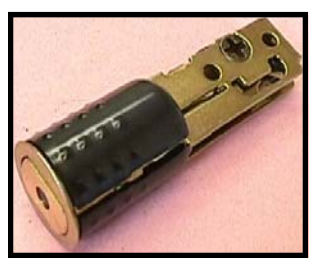

EXTERIOR DOOR LOCKSETS

Combination Exterior Lockset/ Deadbolt (Keyed-Alike)

*Adjustable 2 3/8" - 2 3/4" plunger with both locksets. Same key operates both locksets. Key by latch deadbolt

Doors

▲ **83000**- Chrome Finish

▲ **83000-BR**- Polished Brass

▲ **83000-LC**- Lever by Lever- Chrome

Exterior Locksets Complete- Uniquely Keyed

◀ **84091**- Chrome

◀ **84099**- Chrome without plunger

84091-BR- Polished Brass ▶

▲ **84091-LC** Lever x Lever Exterior Keyed Lockset - Chrome

Deadbolt Lockset (Key x Thumb Latch)

*Random-keyed.

◀ **84093**- Chrome Finish

84093-BR- Brass ▶

◀ **84093-D** Double Cylinder Deadbolt Lock- Chrome

◀ Keyless Deadbolt Locksets w/Exterior Access Plate

*Interior thumb lever operates bolt from inside only. Drive-in Plunger. Meets government regulations for rental units.

◀ **84071**- Stainless Steel/ Chrome Finish.

◀ **84100-DB**- Adjustable Drive-In Plunger for Deadbolt Lockset- 2 3/8" - 2 3/4"

◀ **84100**- Drive-In Plunger for Exterior Lockset - Fits 2 3/8" - 2 3/4"