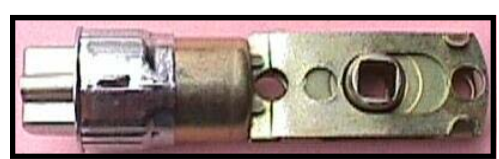

EXTERIOR DOOR LOCKSETS

Combination Exterior Lockset/ Deadbolt (Keyed-Alike)

*Adjustable 2 3/8" - 2 3/4" plunger with both locksets. Same key operates both locksets. Key by latch deadbolt

Doors

▲ **83000**- Chrome Finish

▲ **83000-BR**- Polished Brass

▲ **83000-LC**- Lever by Lever- Chrome

Exterior Locksets Complete- Uniquely Keyed

◀ **84091**- Chrome

◀ **84099**- Chrome without plunger

84091-BR- Polished Brass ▶

▲ **84091-LC** Lever x Lever Exterior Keyed Lockset - Chrome

Deadbolt Lockset (Key x Thumb Latch)

*Random-keyed.

◀ **84093**- Chrome Finish

84093-BR- Brass ▶

◀ **84093-D** Double Cylinder Deadbolt Lock- Chrome

◀ Keyless Deadbolt Locksets w/Exterior Access Plate

*Interior thumb lever operates bolt from inside only. Drive-in Plunger. Meets government regulations for rental units.

◀ **84071**- Stainless Steel/ Chrome Finish.

◀ **84100-DB**- Adjustable Drive-In Plunger for Deadbolt Lockset- 2 3/8" - 2 3/4"

◀ **84100**- Drive-In Plunger for Exterior Lockset - Fits 2 3/8" - 2 3/4"