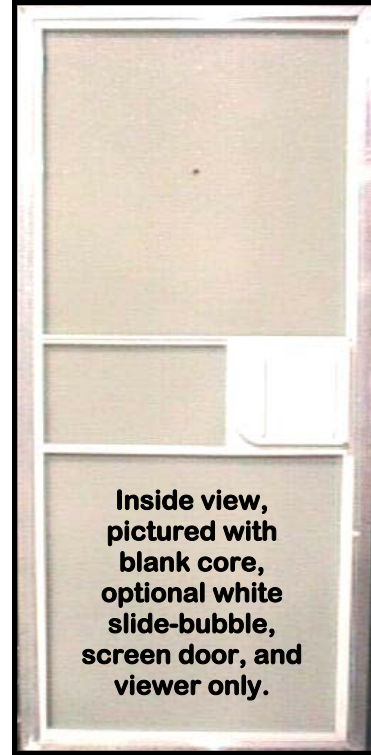

RV DOORS WITH SQUARED CORNERS

Outside view, right-hinged door pictured with optional window, knob lock, and mill frame.

Shipping Note: *RV Doors must ship by freight unless located within local delivery route area. Please contact us for an exact shipping and handling quote.

Series 5050 Combination Door

* For travel trailers, motor-homes, or mobile homes. *Damage resistant fiberglass interior and exterior.
 *Precision one-piece aluminum frame is pre-squared and ready for installation.
 *Extruded hinges with stainless steel bushings and full-length hinge pin provide sturdy core to frame connection. Complies with DOT FMVSS 206 and CMVSS 206. *Extruded aluminum screen door frame is designed to withstand heavy use. *Large molded slide-bubble glides easily and gives ready access to lock area. *Patented "Bullet-Latch" secures the screen door to the primary door and frame.

Call Sizes Available:

Width Options: 22", 24", 26", 28", 30", 32", 34", 36"
 Height Options: 68", 70", 72", 74", 76", 78", 80"

Standard Features:

*Right-Hand (hinges on right looking from outside). *White on White Core. *Full Size Mill Finish Screen Door. *Chrome Knob by Lever Lockset. *Mill Finish Frame with black slide bubble. Butyl tape and screws are not included. *Contact us for pricing or see our website at www.randgsupply.com*

Inside view, pictured with blank core, optional white slide-bubble, screen door, and viewer only.

Note: The "call size" is the measurement of the stud-to-stud rough opening in the wall, and not the exact measurement of the door itself! For more help on how to measure for this door, please see page 3.