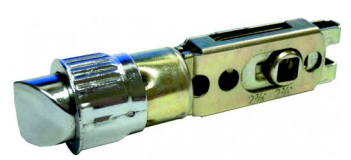

EXTERIOR DOOR LOCKSETS

Combination Exterior Lockset/ Deadbolt (Keyed-Alike)

*Adjustable 2 3/8" - 2 3/4" plunger with both locksets. Same key operates both locksets. Key by latch deadbolt.

Doors

▲ **83000- Chrome Finish**

▲ **83000-BR- Polished Brass**

▲ **83000-LC- Lever by Lever-Chrome**

Exterior Locksets Complete- Uniquely Keyed

*Adjustable 2 3/8" - 2 3/4" plunger

▲ **84091- Chrome Finish**
84099- Chrome without plunger

▲ **84091-BR- Polished Brass**

▲ **84091-LC- Lever x Lever-Chrome**

Deadbolt Locksets (Key x Thumb Latch) *Random-keyed.

◀ **84093- Chrome Finish**

84093-BR- Brass ▶

▲ **84091-KL- Keyed Entry Lockset for RV Door- Knob x Lever Lockset-Chrome**

◀ **84071- Keyless Deadbolt Locksets w/ Exterior Access Plate-Chrome Finish**
*Interior thumb lever operates bolt from inside only.

◀ **84093-D Double Cylinder Deadbolt Lock- Chrome Finish**

◀ **84100- Drive-In Plunger for Exterior Lockset - Fits 2 3/8" - 2 3/4"**