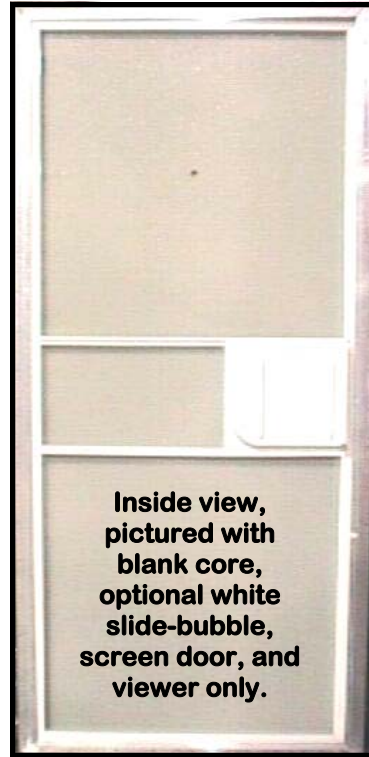

# RV DOORS WITH SQUARED CORNERS

Doors

Outside view, right-hinged door pictured with optional window, knob lock, and mill frame.

**Shipping Note:** \*RV Doors must ship by freight unless located within local delivery route area. Please contact us for an exact shipping and handling quote.

## Series 5050 Combination Door

\* For travel trailers, motor-homes, or mobile homes. \*Damage resistant fiberglass interior and exterior.  
 \*Precision one-piece aluminum frame is pre-squared and ready for installation.  
 \*Extruded hinges with stainless steel bushings and full-length hinge pin provide sturdy core to frame connection. Complies with DOT FMVSS 206 and CMVSS 206. \*Extruded aluminum screen door frame is designed to withstand heavy use. \*Large molded slide-bubble glides easily and gives ready access to lock area. \*Patented "Bullet-Latch" secures the screen door to the primary door and frame.

### Call Sizes Available:

Width Options: 22", 24", 26", 28", 30", 32", 34", 36"  
 Height Options: 68", 70", 72", 74", 76", 78", 80"

### Standard Features:

\*Right-Hand (hinges on right looking from outside). \*White on White Core. \*Full Size Mill Finish Screen Door. \*Chrome Knob by Lever Lockset. \*Mill Finish Frame with black slide bubble. Butyl tape and screws are not included. *Contact us for pricing or see our website at [www.randgsupply.com](http://www.randgsupply.com)*