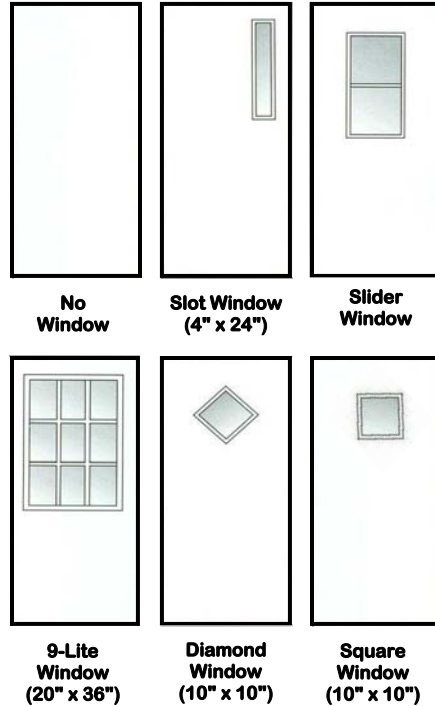

Window Options ▼

Doors

▼ STANDARD SIZES ▼

Size and Hinge ▼	No Window	Slot Window	Slider Window	9-Lite Window	10x10 Square Window
32 x 72 Left	84102-LH	84103	84105	84107	—
32 x 72 Right	84102-RH	84104	84106	84108	—
32 x 74 Left	84181-LH	84182	84183-LS	84183-L9	—
32 x 74 Right	84181-RH	84183	84183-RS	84183-R9	—
32 x 76 Left	84113-LH	84114	84116	84118	—
32 x 76 Right	84113-RH	84115	84117	84119	—
32 x 78 Left	84124-LH	84125	84127	84129	—
32 x 78 Right	84124-RH	84126	84128	84130	—
34 x 76 Left	84135-LH	84136	84138	84140	—
34 x 76 Right	84135-RH	84137	84139	84141	—
34 x 78 Left	84146-LH	84147	84149	84151	—
34 x 78 Right	84146-RH	84148	84150	84152	—
34 x 80 Left	84157-LH	84158	84160	84162	—
34 x 80 Right	84157-RH	84159	84161	84163	—
36 x 80 Left	84168-LH	84169	84171	84173	84169-SQ
36 x 80 Right	84168-RH	84170	84172	84174	84170-SQ

Note: "Call size" refers to the stud-to-stud rough opening in the wall, not the door itself! To determine call size, see page 3.

How to Identify Left or Right Hinge:

Look at the door from the **outside** of the home. The side with the hinges determines left or right hinge.

◀ (Hinges on the left, left-hinge door)

(Hinges on the right, right-hinge door) ▶

▼ NON-STANDARD SIZES ▼

Size and Hinge ▼	No Window	Slot Window	Slider Window	9-Lite Window	10x10 Square Window
30 x 72 Left	84101-LH	84101-L4	84101-LS	—	—
30 x 72 Right	84101-RH	84101-R4	84101-RS	—	—
32 x 80 Left	84185-LH	84185-L4	84185-LS	84185-L9	84185-LQ
32 x 80 Right	84185-RH	84185-R4	84185-RS	84185-R9	84185-RQ
36 x 76 Left	84187-LH	84187-L4	84187-LS	84187-L9	—
36 x 76 Right	84187-RH	84187-R4	84187-RS	84187-R9	—
38 x 76 Left	84326	84326-L4	—	—	—
38 x 76 Right	84326	84326-R4	—	—	—
38 x 80 Left	84327-B	—	—	—	—
38 x 80 Right	84327-B	—	—	—	—
48 x 72 Left	84188-LH	—	—	—	—
48 x 72 Right	84188-RH	—	—	—	—
48 x 80 Left	84324-LH	—	—	—	—
48 x 80 Right	84324-RH	—	—	—	—

For more options and parts, see page 6.
For locksets, see page 17.

For Installation Kits see Page 14.